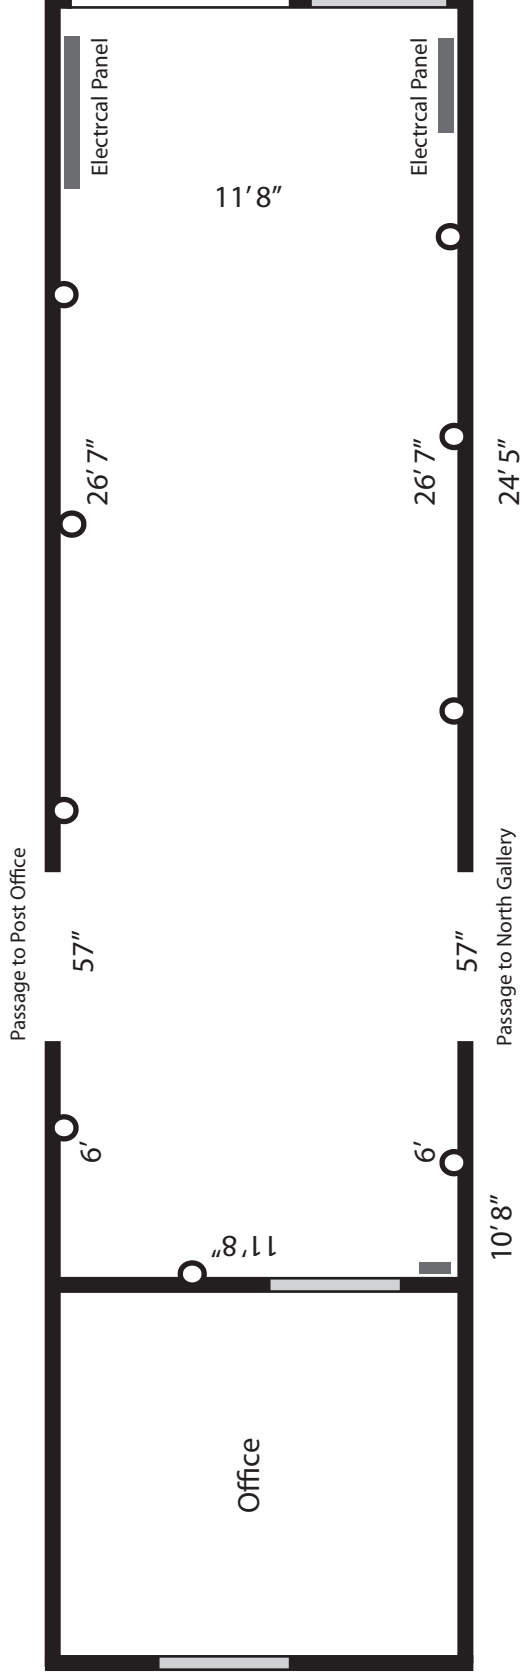

5241 College Avenue
California College of the Arts
College Avenue Galleries
 Oakland Campus

5241 College Avenue

California College of the Arts College Avenue Galleries

Oakland Campus

South Gallery (419 sq ft.)

5241 College Avenue

California College of the Arts College Avenue Galleries

Oakland Campus

North Gallery (448 sq ft.)

Wall and Ceiling Composition: Lathe and Plaster

Door 

Window 

Outlets  (locations are approximate)

5241 College Avenue

California College of the Arts College Avenue Galleries

Oakland Campus

Guitar Shop (432 sq ft.)

Wall and Ceiling Composition: Drywall backed with Plywood

Door

Window

Outlets (locations are approximate)