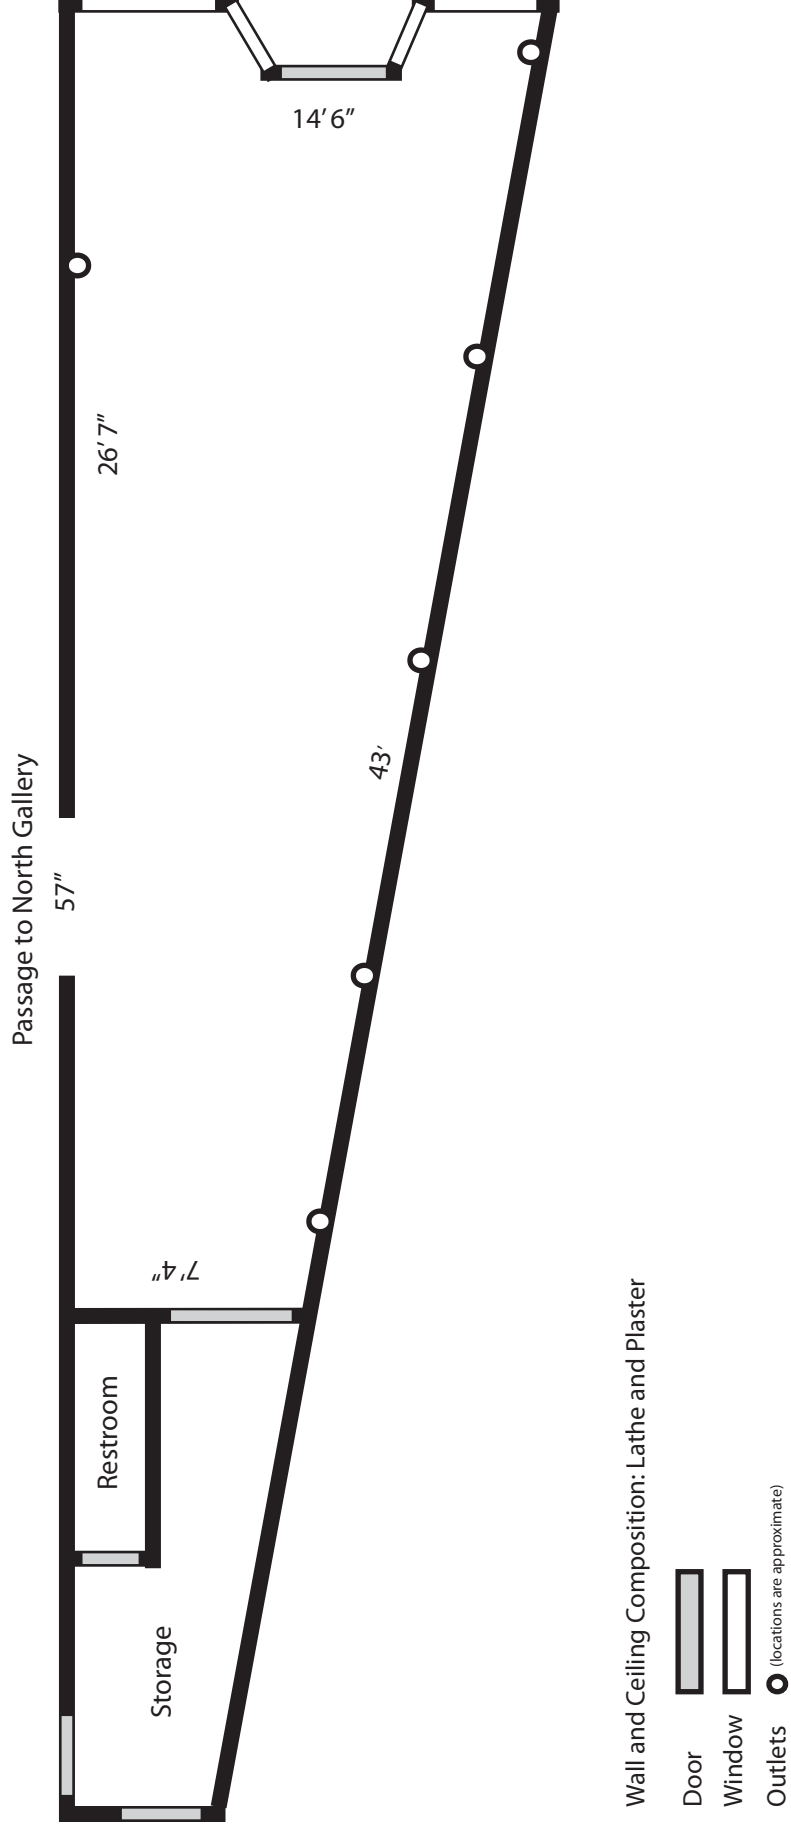

5241 College Avenue
California College of the Arts
College Avenue Galleries
 Oakland Campus

5241 College Avenue

California College of the Arts College Avenue Galleries

Oakland Campus

South Gallery (419 sq ft.)

5241 College Avenue

California College of the Arts College Avenue Galleries

Oakland Campus

North Gallery (448 sq ft.)

Wall and Ceiling Composition: Lathe and Plaster

Door 

Window 

Outlets  (locations are approximate)

5241 College Avenue

California College of the Arts College Avenue Galleries

Oakland Campus

Guitar Shop (432 sq ft.)

Wall and Ceiling Composition: Drywall backed with Plywood

Door

Window

Outlets (locations are approximate)