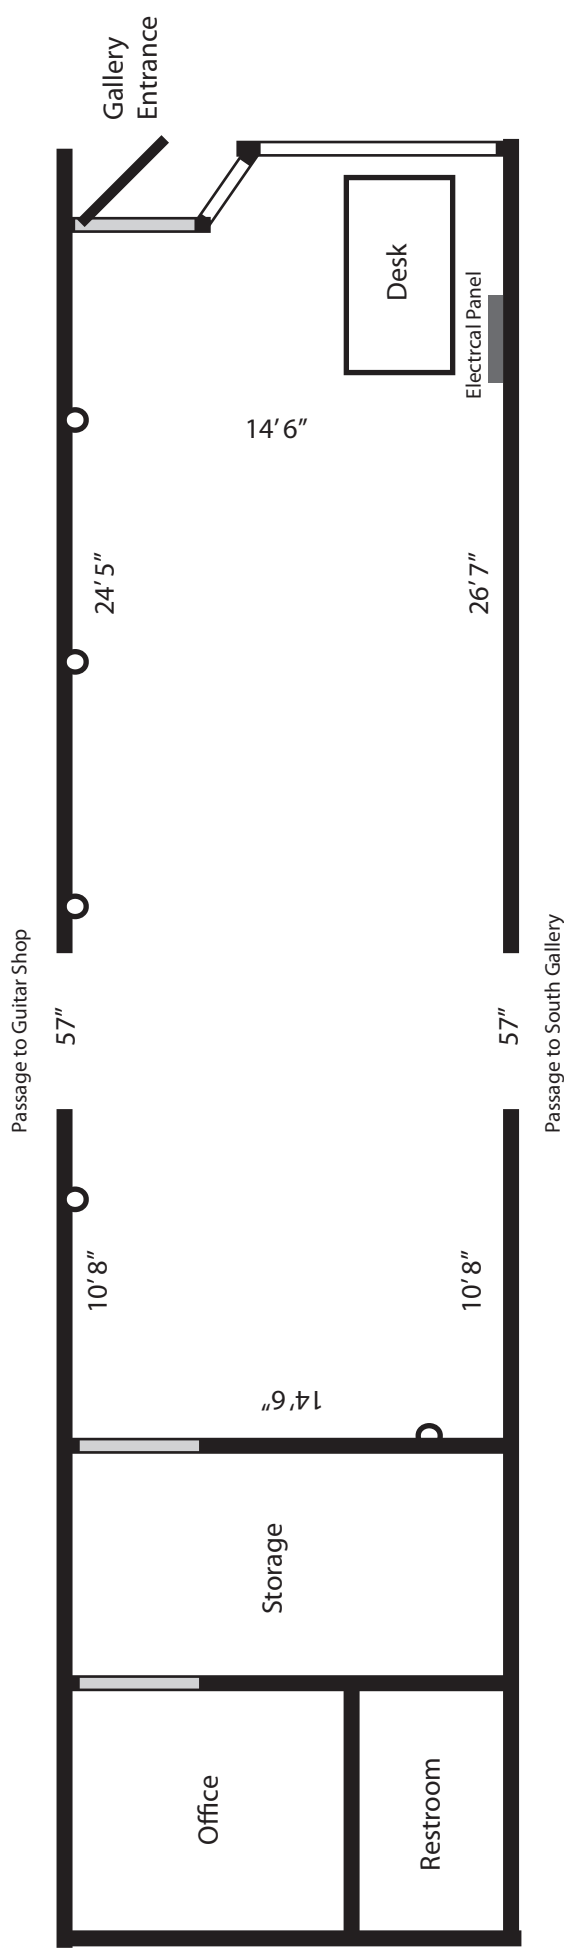

5241 College Avenue
California College of the Arts
College Avenue Galleries
 Oakland Campus

5241 College Avenue

California College of the Arts College Avenue Galleries

Oakland Campus

South Gallery (419 sq ft.)

5241 College Avenue

California College of the Arts College Avenue Galleries

Oakland Campus

North Gallery (448 sq ft.)

Wall and Ceiling Composition: Lathe and Plaster

Door 

Window 

Outlets  (locations are approximate)

5241 College Avenue

California College of the Arts College Avenue Galleries

Oakland Campus

Guitar Shop (432 sq ft.)

Wall and Ceiling Composition: Drywall backed with Plywood

Door

Window

Outlets (locations are approximate)

5241 College Avenue

California College of the Arts College Avenue Galleries

Oakland Campus

Post Office (630 sq ft.)

Wall and Ceiling Composition: Drywall backed with Plywood

Door 

Window 

Outlets  (locations are approximate)