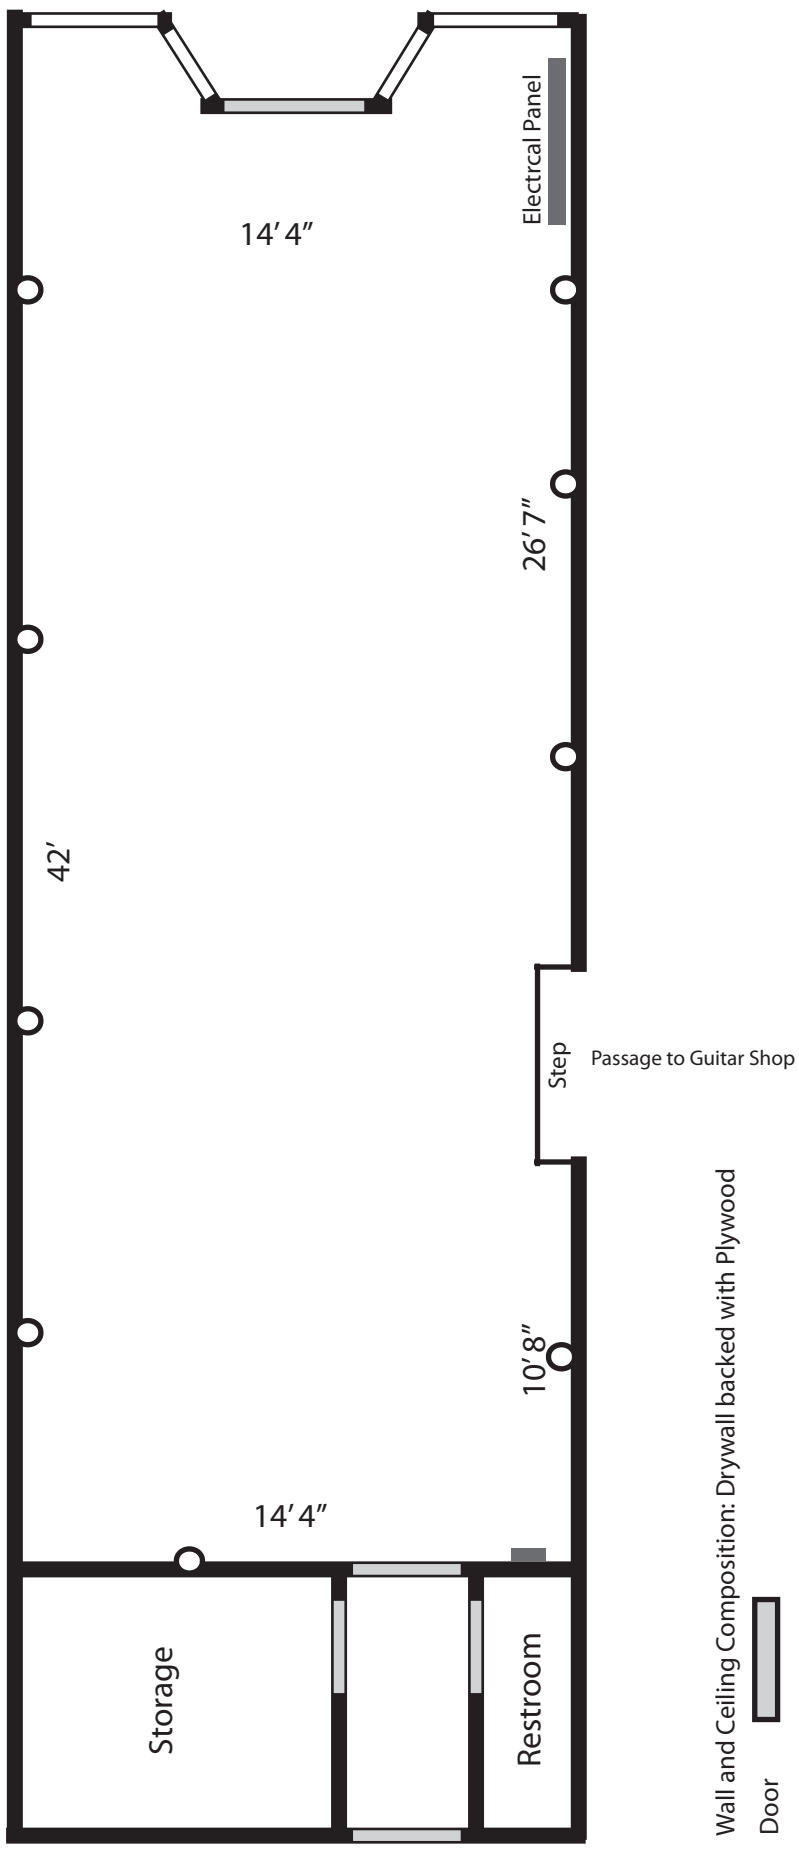

5241 College Avenue

California College of the Arts College Avenue Galleries

Oakland Campus

North Gallery (448 sq ft.)

Wall and Ceiling Composition: Lathe and Plaster

Door 

Window 

Outlets  (locations are approximate)

5241 College Avenue

California College of the Arts College Avenue Galleries

Oakland Campus

Guitar Shop (432 sq ft.)

Wall and Ceiling Composition: Drywall backed with Plywood

Door

Window

Outlets (locations are approximate)

5241 College Avenue

California College of the Arts College Avenue Galleries

Oakland Campus

Post Office (630 sq ft.)

Wall and Ceiling Composition: Drywall backed with Plywood

Door 

Window 

Outlets  (locations are approximate)